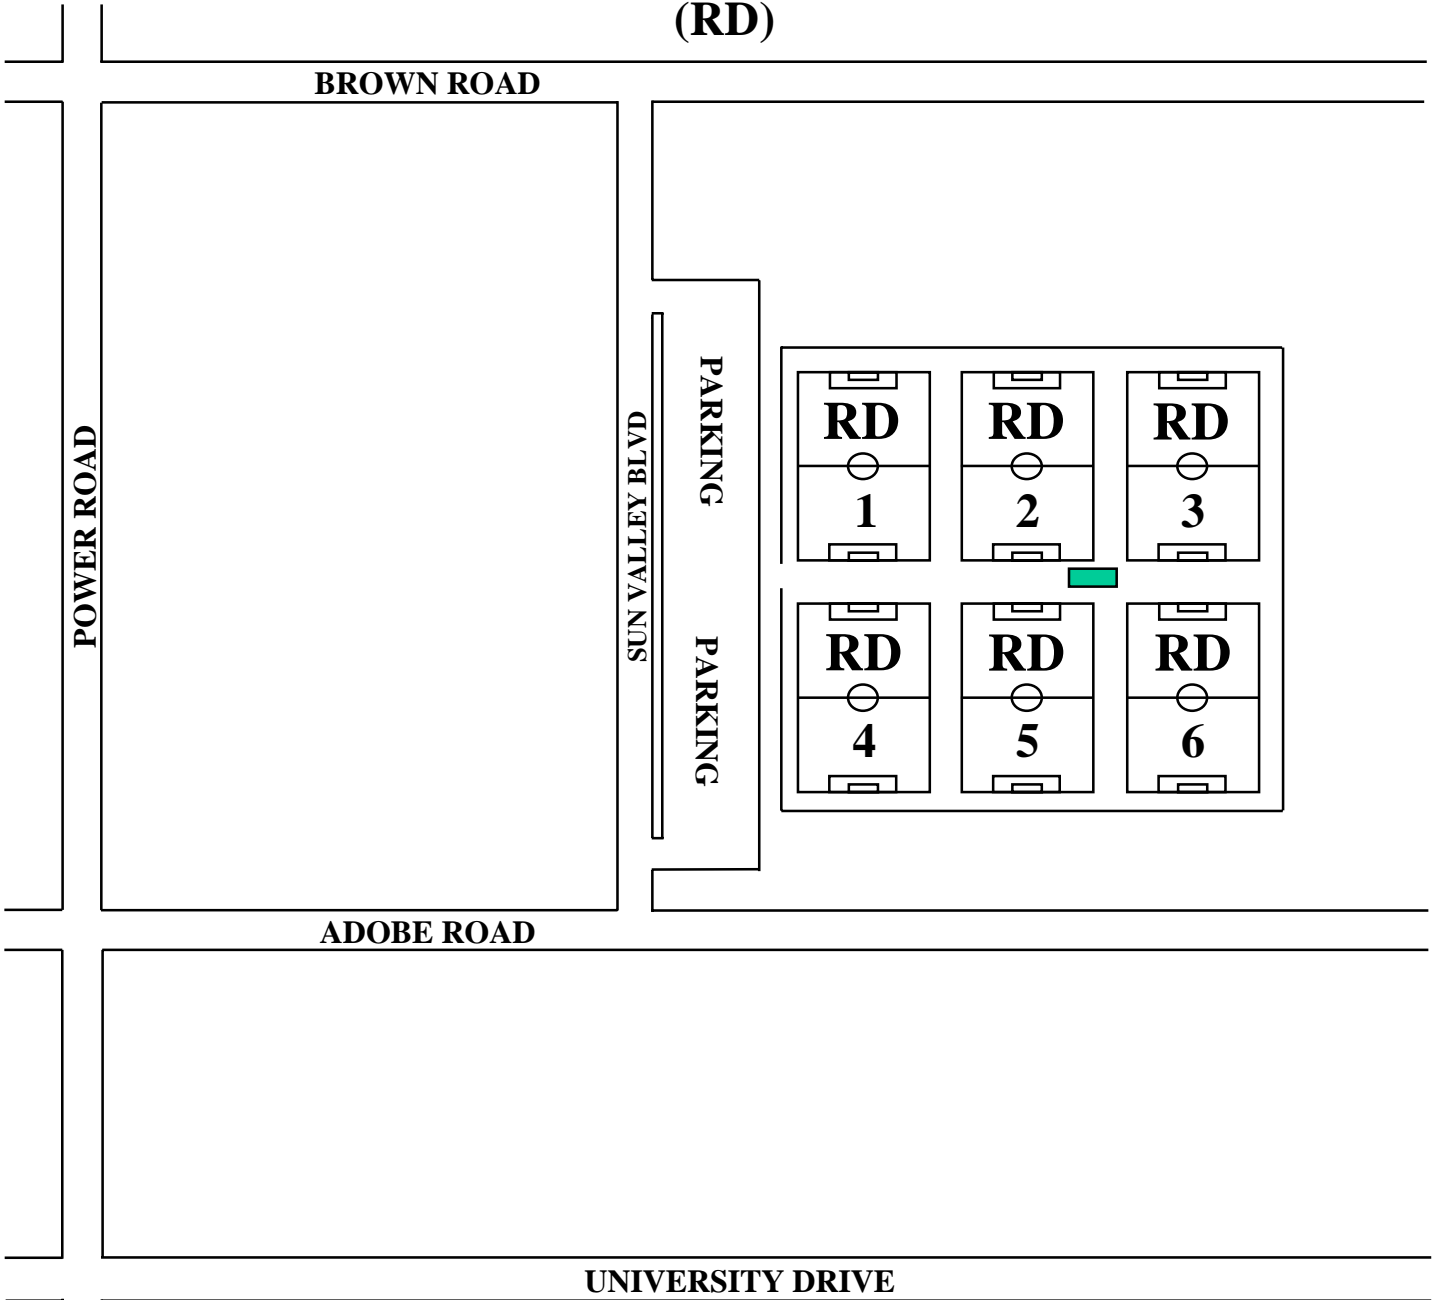

RED MOUNTAIN PARK

(RD)

ADOBE ROAD & SUN VALLEY BLVD
Q,27 ON MAIN MAP